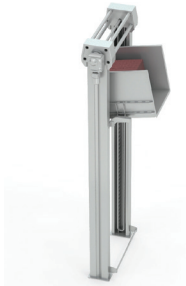

DUMPERS

RELIABLE BY DESIGN

DUMPING

ETD3000

ELECTRIC TOTE DUMPER

DP3000

PIVOT DUMPER

HD3000

HIGH DUMPER

LD3000

LIFT DUMPER

- Heavy-duty T304 Stainless Steel construction
- Nyloil bearings
- Manually adjustable combo/ container hold-down bar
- Dual hydraulic cylinders designed with counter-balance valves
- Flow divider
- Pickle passivated finish
- USDA approved

APPLICATION CUSTOMIZATION

- Pallet retention system (PRS)
 - *DP3000 and ETD3000 only
- Combo/liner hold down
- Stainless cylinders
- Push-button controls
- Flashing beacon light
- Hydraulic power-pack (painted mild steel or stainless steel) cover and stand
- Safety side-shields
- Juice/product catcher
- Electropolished surfaces
- Alternative chute designs
- Portability packages
- Side-load configurations
 - *DP3000 and HD3000 only
- Custom safety cages
- Custom carriages for non-standard containers